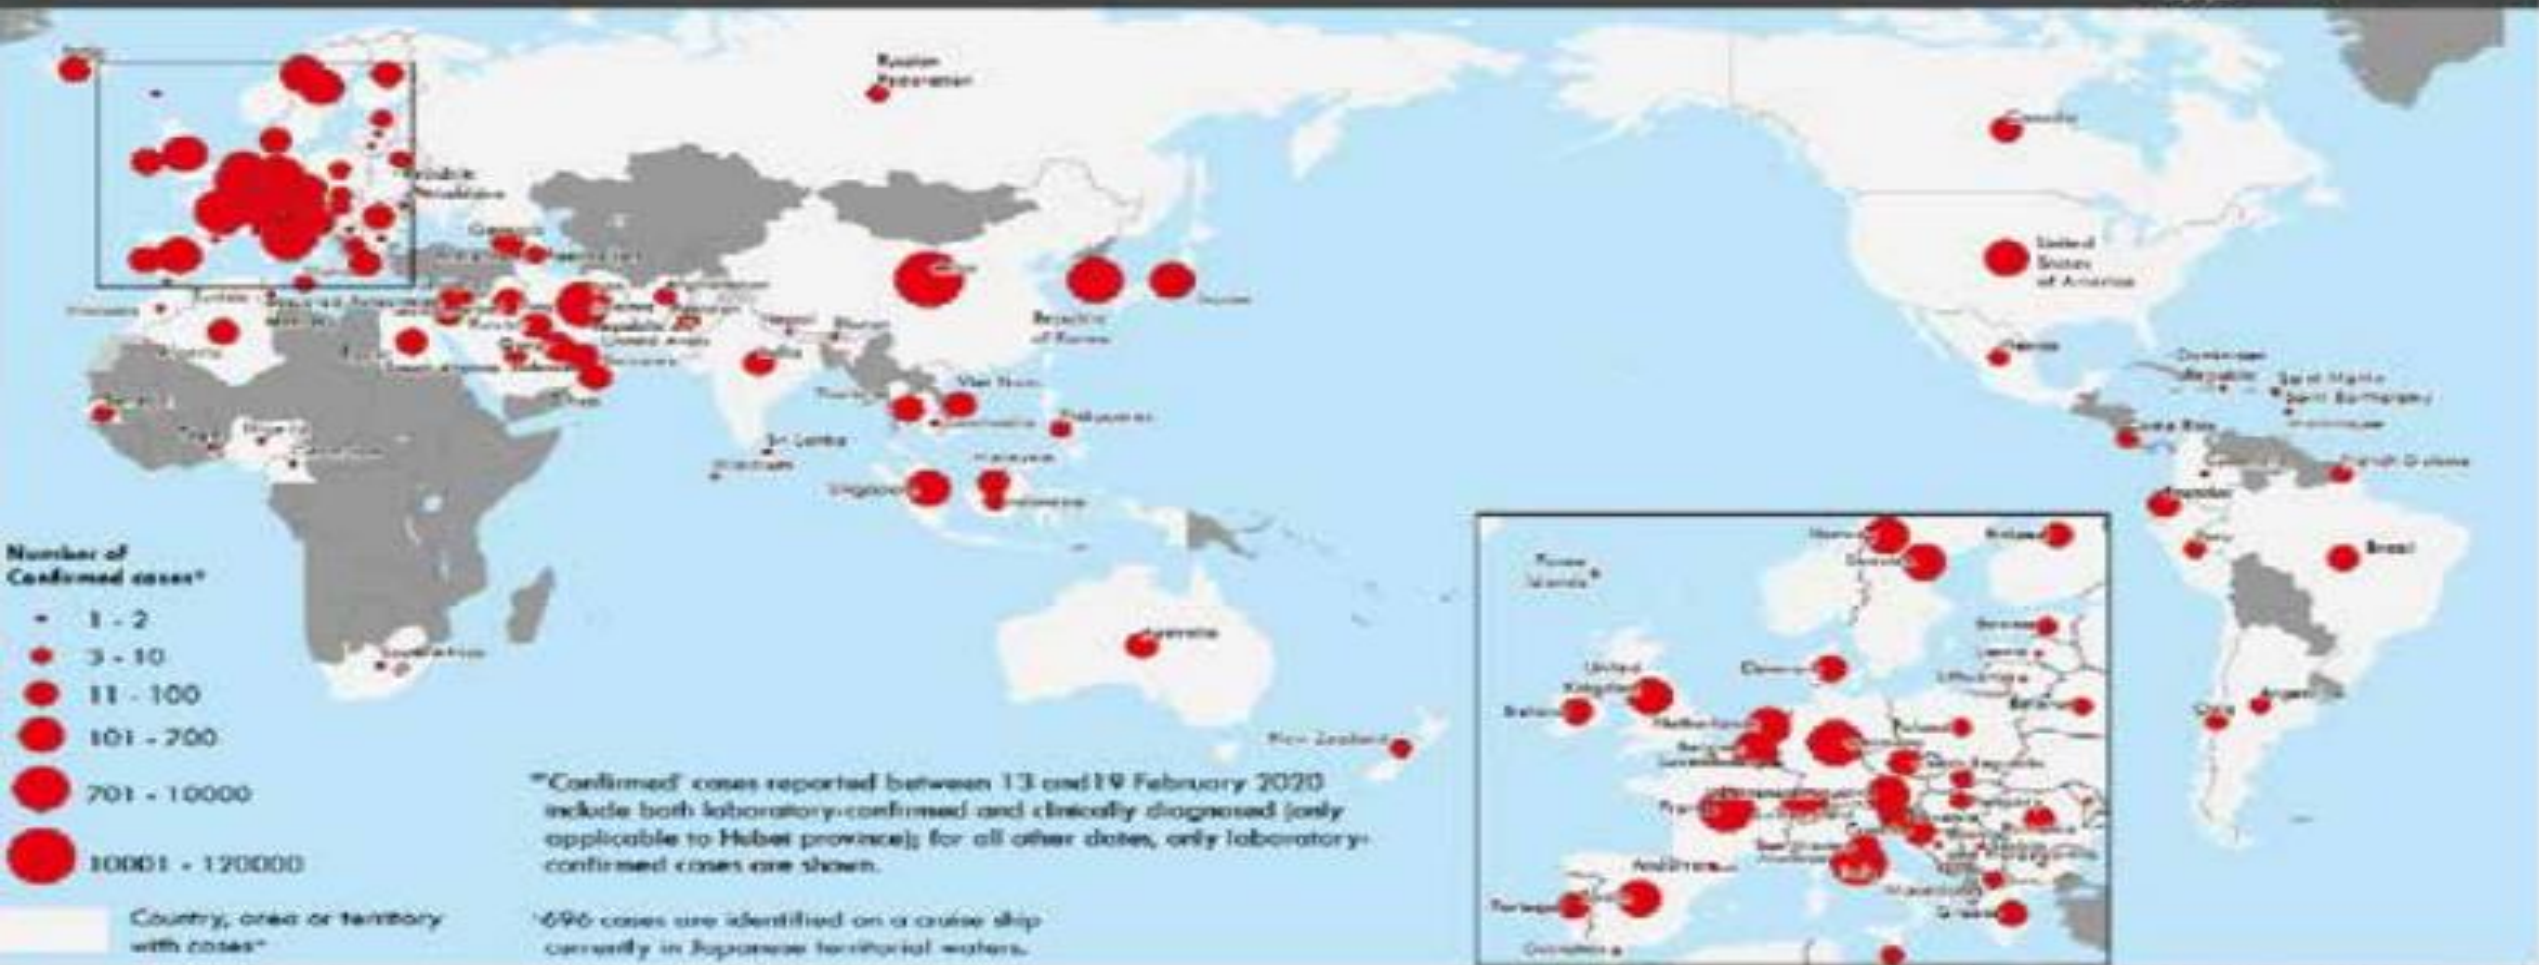

# 感染症の予防

～みんなで正しい予防方法を考えてみよう～

このウイルスの正体は？

しんがた  
新型コロナウイルス感染症  
かんせんしょう  
(COVID-19)

国立感染症研究所が撮影した新型コロナウイルスの電子顕微鏡写真

# 世界中に広がる新型コロナウイルス感染症

Distribution of COVID-19 cases as of 08 March 2020

Data Source: World Health Organization  
Map Production: WHO Health Emergencies Programme

Not applicable

© World Health Organization, 2020. All rights reserved.

The boundaries and names shown on this map do not imply the expression of any opinion whatsoever on the part of the World Health Organization concerning the legal status of any country, territory, city or area or of its authorities, or concerning the delimitation of its frontiers or boundaries. Shaded and unshaded areas on maps represent approximate boundaries (lines) for which there may not yet be full agreement.